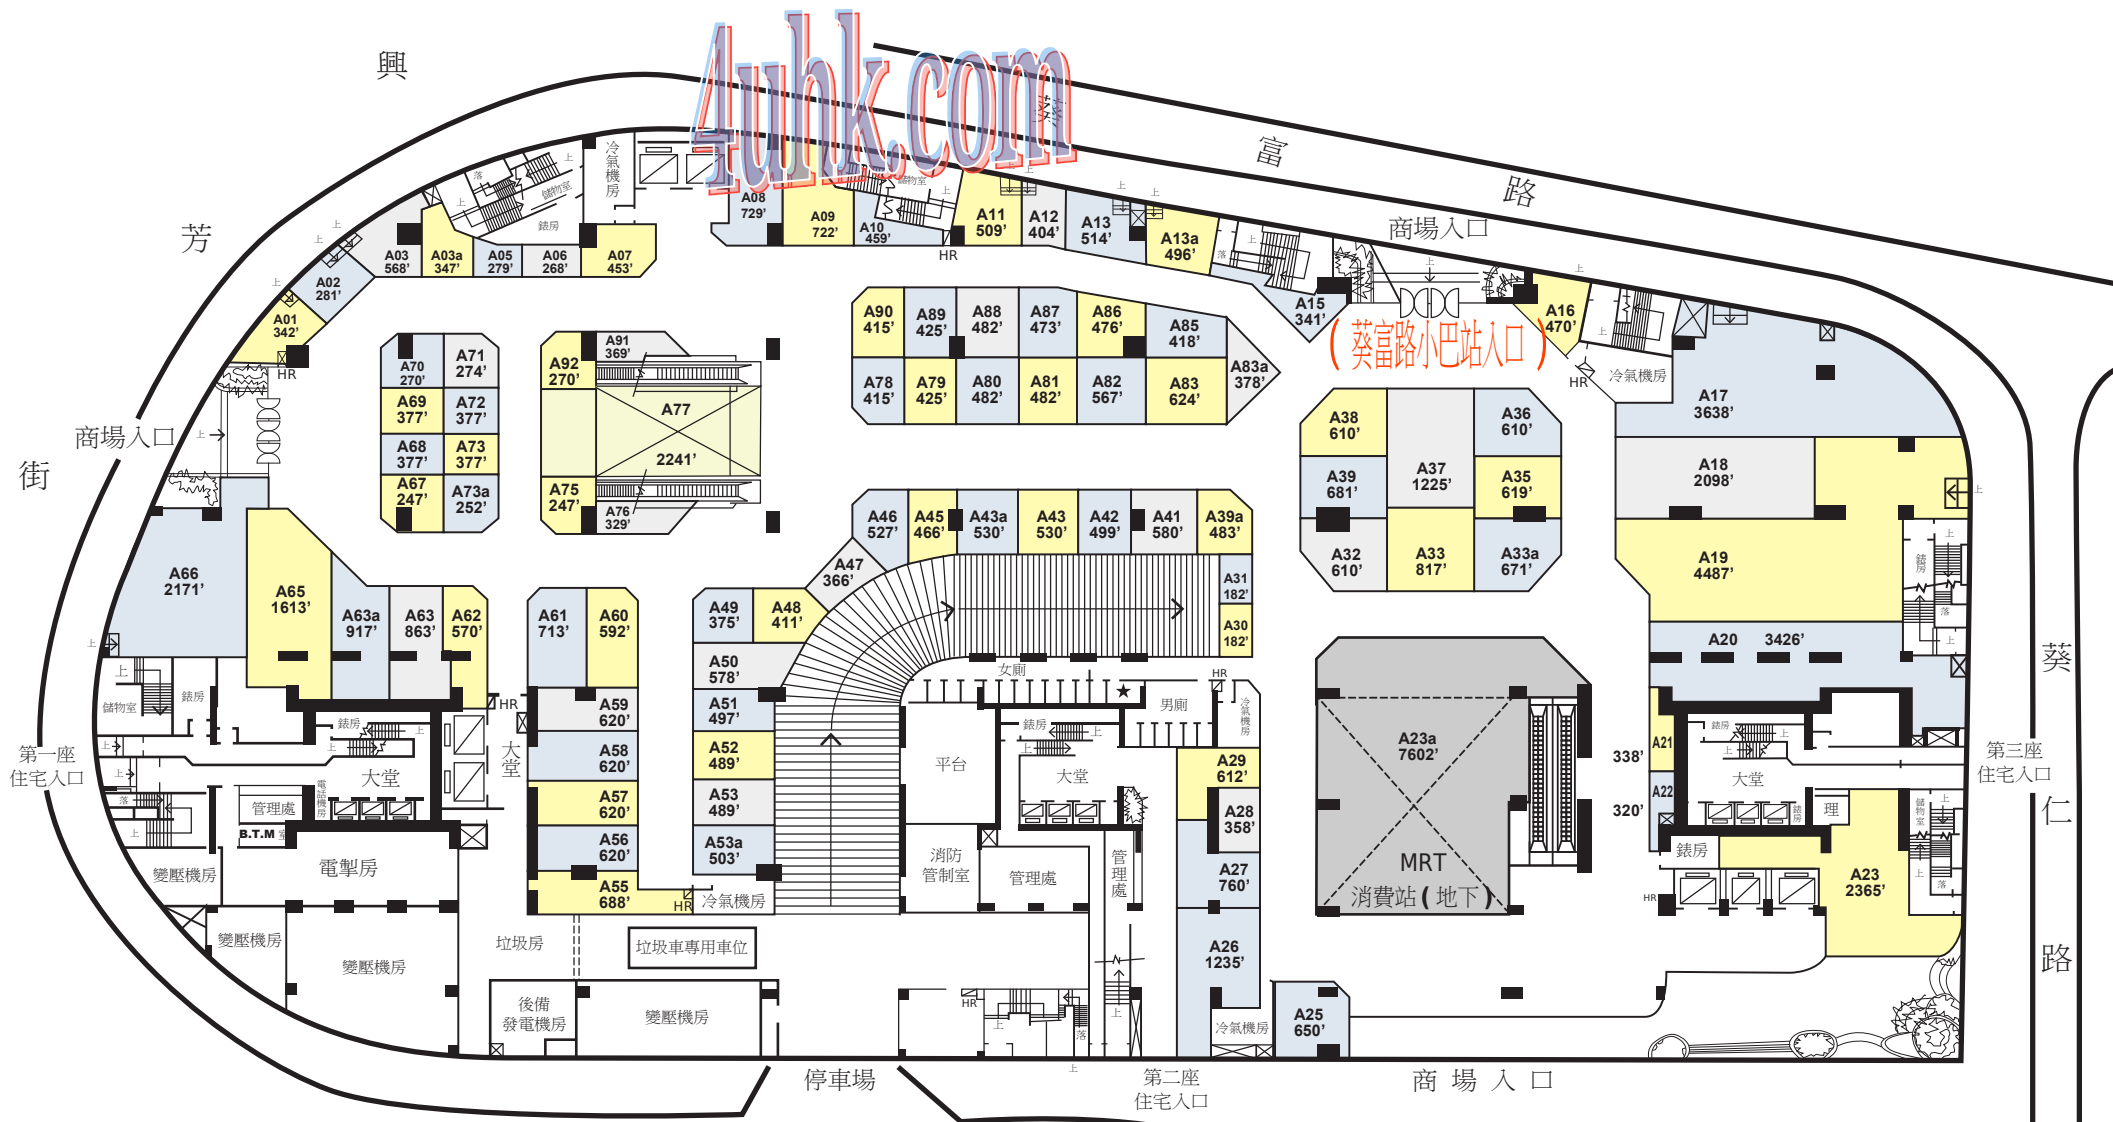

葵涌廣場

地下平面圖 Ground Floor Plan

以上圖則 / 資料祇供參考用途，并不代表任何以上資料之準確性及真實性，發展商可在沒有任何通知情況下隨時對上述圖則 / 資料作出修改或變更。
The plan(s) information contained herein are for reference only. No representation is made as to the verification, accuracy or correctness of the plan(s) information as provided hereof.
The developer may vary, amend or revise the plan(s) / information from time to time at its sole discretion without further notice.